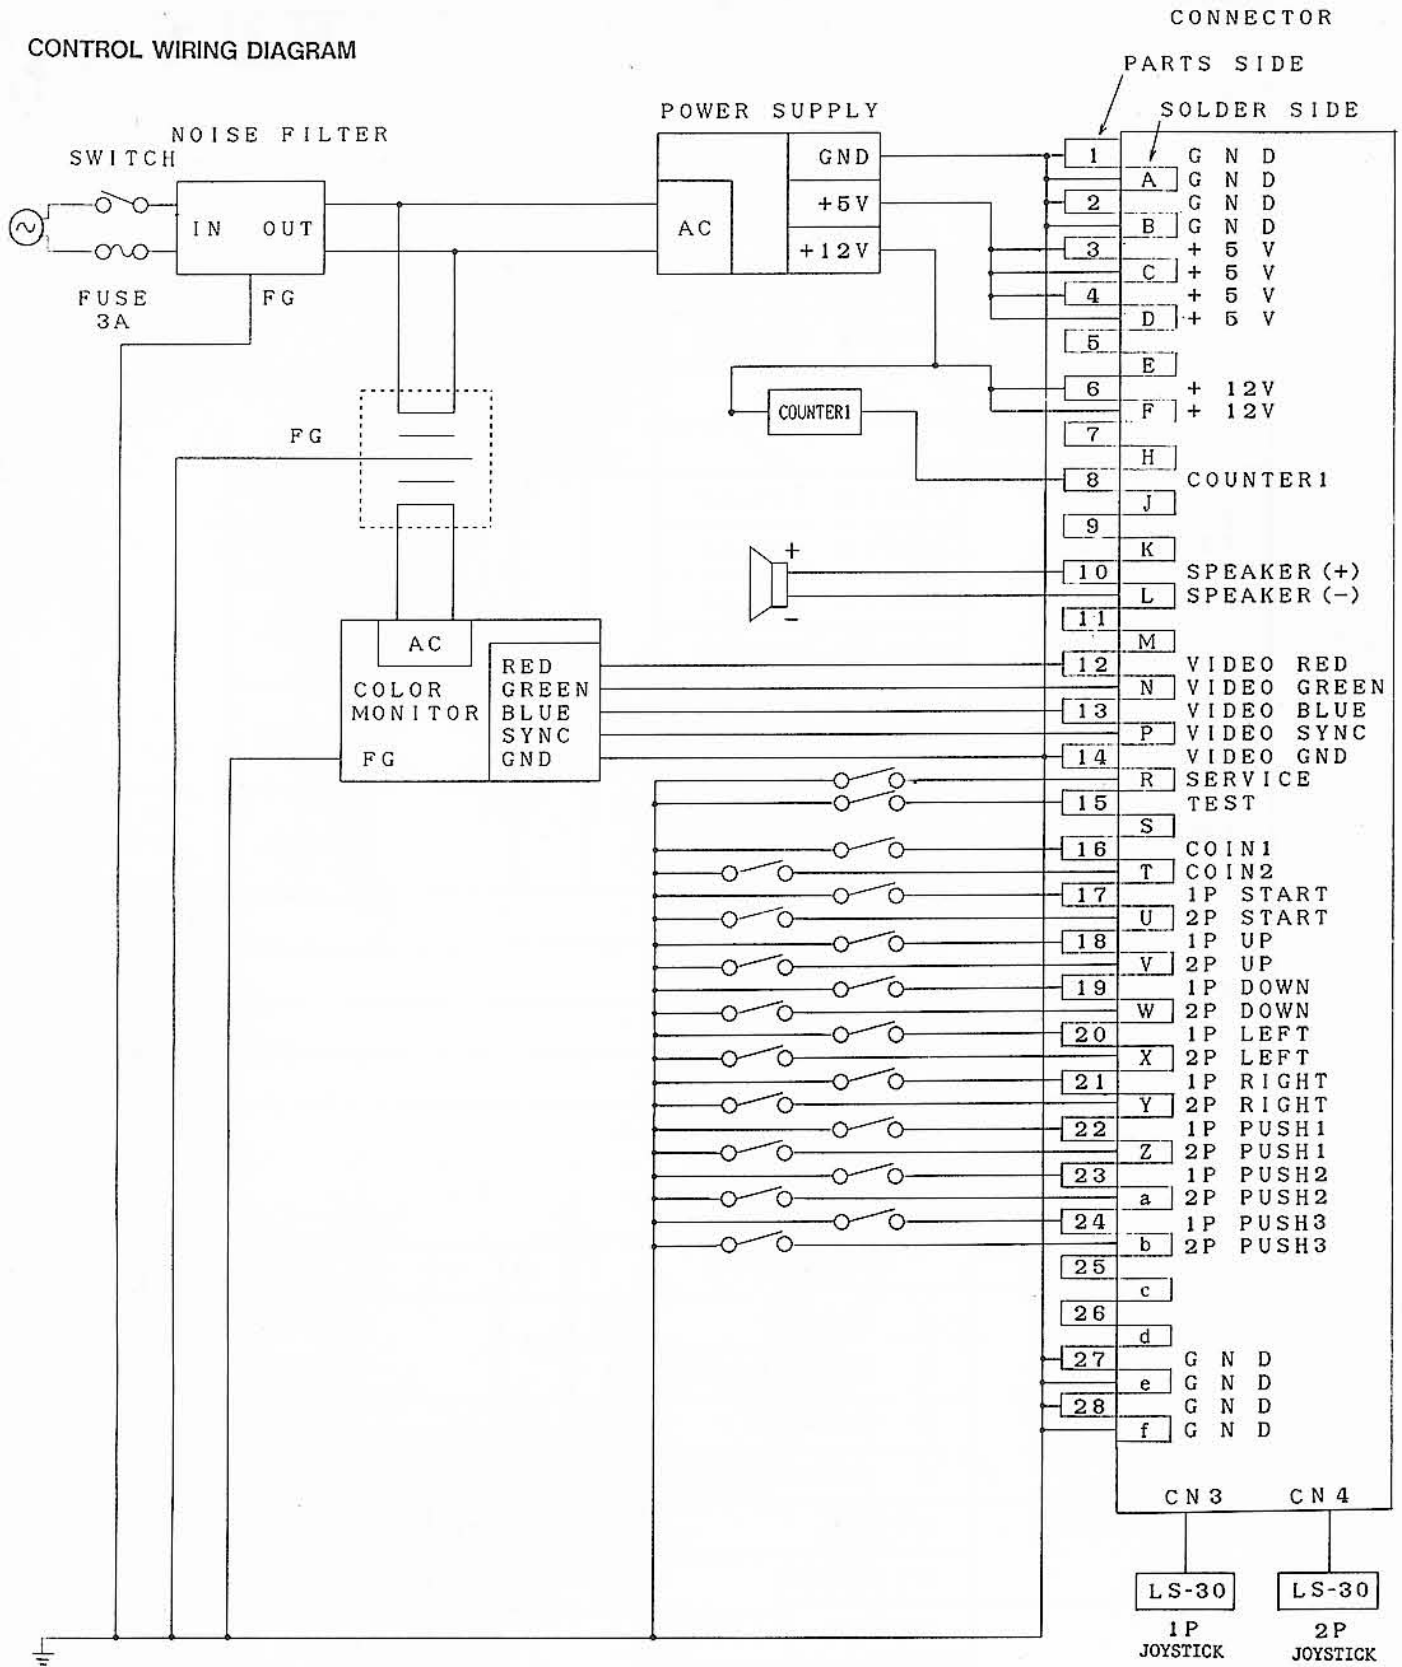

CONTROL WIRING DIAGRAM

SNK CORPORATION®

SNK BLDG. 18-12, TOYOTSU-CHO, SUITA-SHI, OSAKA, 564, JAPAN.

TELEPHONE: (06)338-7007 FAX: (06)338-7150 TELEX: 5236785 SNKCO J