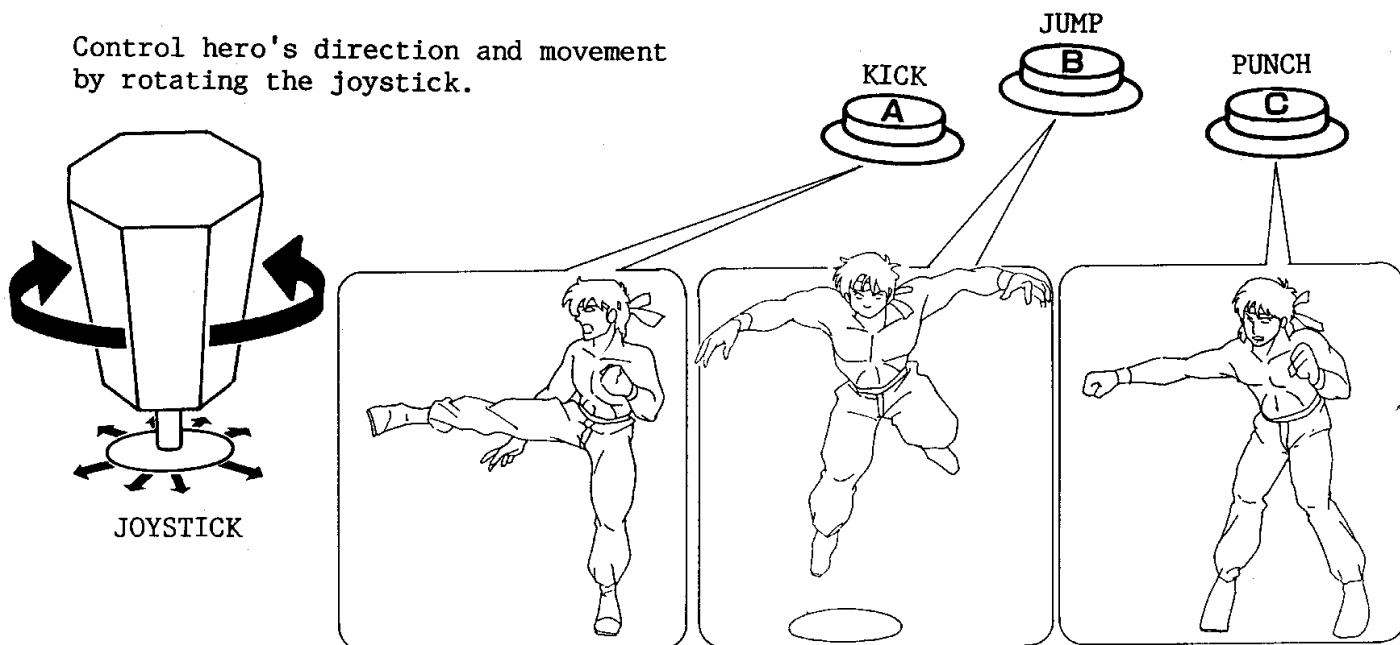

IKARI

III

T.M.

THE RESCUE

IKARI III

THE RESCUE

Control hero's direction and movement by rotating the joystick.

WITHOUT WEAPON

- A button.....KICK
- B button.....JUMP
- C button.....PUNCH
- A+B button.....JUMPKICK
- B+C button.....BACKPUNCH

WITH KNIFE

- A button.....KICK
- B button.....JUMP
- C button.....STAB
- A+B button.....JUMPKICK
- B+C button.....THROW KNIFE

When a hero has the items, other than knife, machine-gun and grenade, press any button to throw them.

IKARI III DIP SW NO. 1

ITEM	CONTENTS	1	2	3	4	5	6	7	8
FLIP FLOP	NORMAL	OFF							
	REVERSE	ON							
BLEEDING	WITH		OFF						
	WITHOUT		ON						
BONUS	SECOND BONUS			OFF					
	EVERY BONUS			ON					
PLAY PRICING COIN 1	1COIN 1PLAY					OFF	OFF		
	2COIN 1PLAY					ON	OFF		
	3COIN 1PLAY					OFF	ON		
	4COIN 1PLAY					ON	ON		
PLAY PRICING COIN 2	1COIN 1PLAY					OFF	OFF		
	1COIN 2PLAY					ON	OFF		
	1COIN 3PLAY					OFF	ON		
	1COIN 4PLAY					ON	ON		
NO OF HEROES	3							OFF	OFF
	2							ON	OFF
	4							OFF	ON
	5							ON	ON