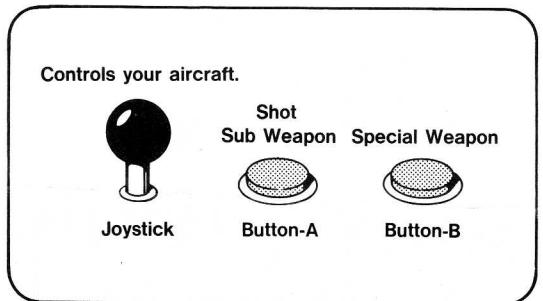

CONNECTOR DIAGRAM

SOLDER SIDE	NO.	NO.	PARTS SIDE
GND	A	1	GND
GND	B	2	GND
+5V	C	3	+5V
+5V	D	4	+5V
	E	5	
+12V	F	6	+12V
	H	7	
COIN COUNTER 2	J	8	COIN COUNTER 1
	K	9	
SPEAKER (-)	L	10	SPEAKER (+)
	M	11	
VIDEO GREEN	N	12	VIDEO RED
VIDEO SYNC	P	13	VIDEO BLUE
SERVICE SW	R	14	VIDEO GND
	S	15	
COIN SW 2	T	16	COIN SW 1
2-P START	U	17	1-P START
2-P UP	V	18	1-P UP
2-P DOWN	W	19	1-P DOWN
2-P LEFT	X	20	1-P LEFT
2-P RIGHT	Y	21	1-P RIGHT
2-P SW 1 BUTTON	Z	22	1-P SW 1 BUTTON
2-P SW 2 BUTTON	a	23	1-P SW 2 BUTTON
	b	24	
	c	25	
	d	26	
GND	e	27	GND
GND	f	28	GND

HOW TO PLAY

- ■アメリカ、日本、スウェーデン、イギリスそれぞれ2人のパイロットの中から1人選び、ボタンで決定します。
- ■フルパワー時のみ弾数制限があります。
- ■自分の国を除く7つのステージをクリアするとエンディングです。
- ■Choose your player from U.S.A., JAPAN, SWEDEN and U.K.
- ■Full power for limited time.
- ■Game is over when you clear seven stages.

CONTROL PANEL