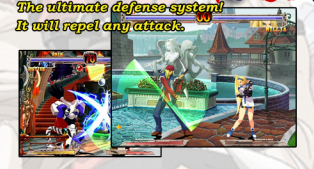

The greatest battle the world has awaited is about to begin!!
 The pinnacle of Japanese 2D fighting game is finally here in ATOMISWAVE!

Survival Mode

Gatling Combination

Instant Kill

Faultless Defense

Roman Cancel